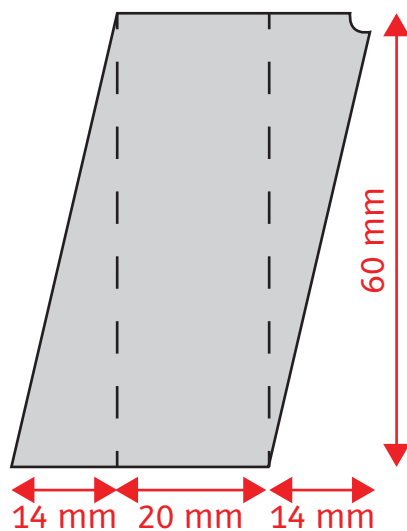

Wargaming Hobby.com

Shield Generator Base 1:1

wall extensions x8

corner masks x4