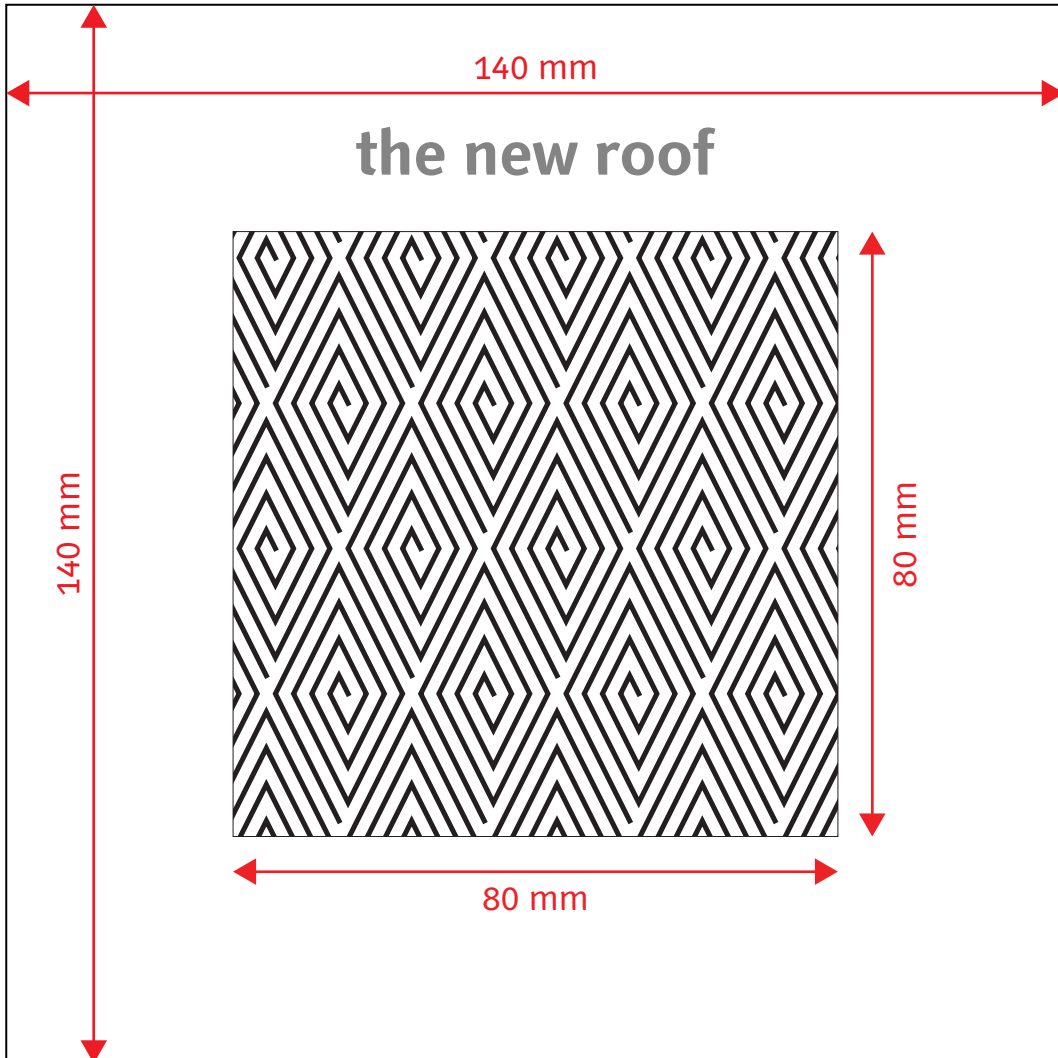

Wargaming Hobby.com

Shield Generator Base 1:1

wall extensions x8

corner masks x4