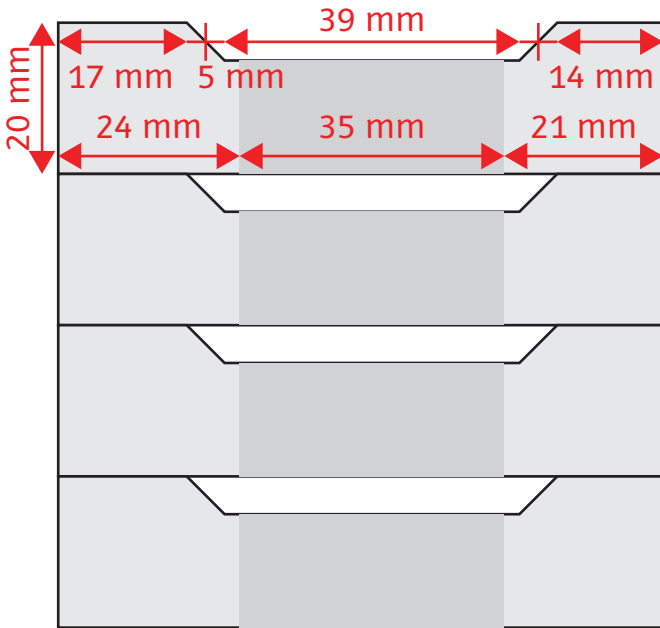

Bunker blueprints 1:1

battlements

the roof

walls x4
door x1
windows x11

for 3 mm
cardboard