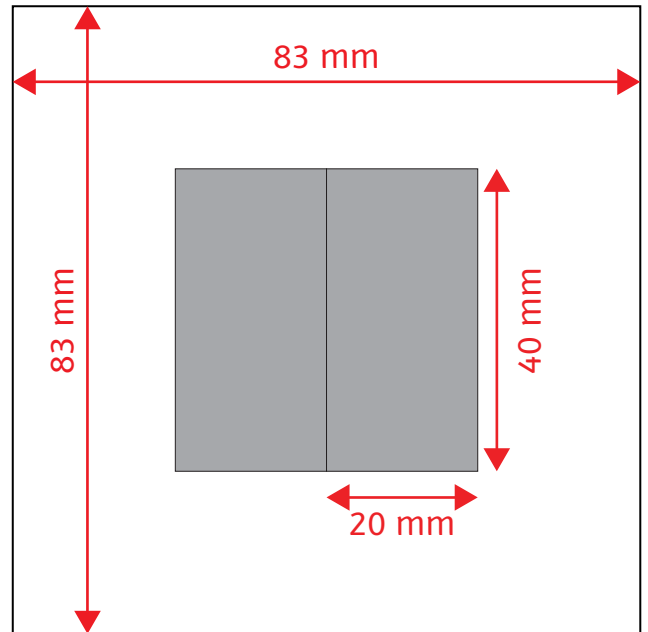

Bunker blueprints 1:1

battlements

the roof

walls x4
door x1
windows x11

for 3 mm
cardboard