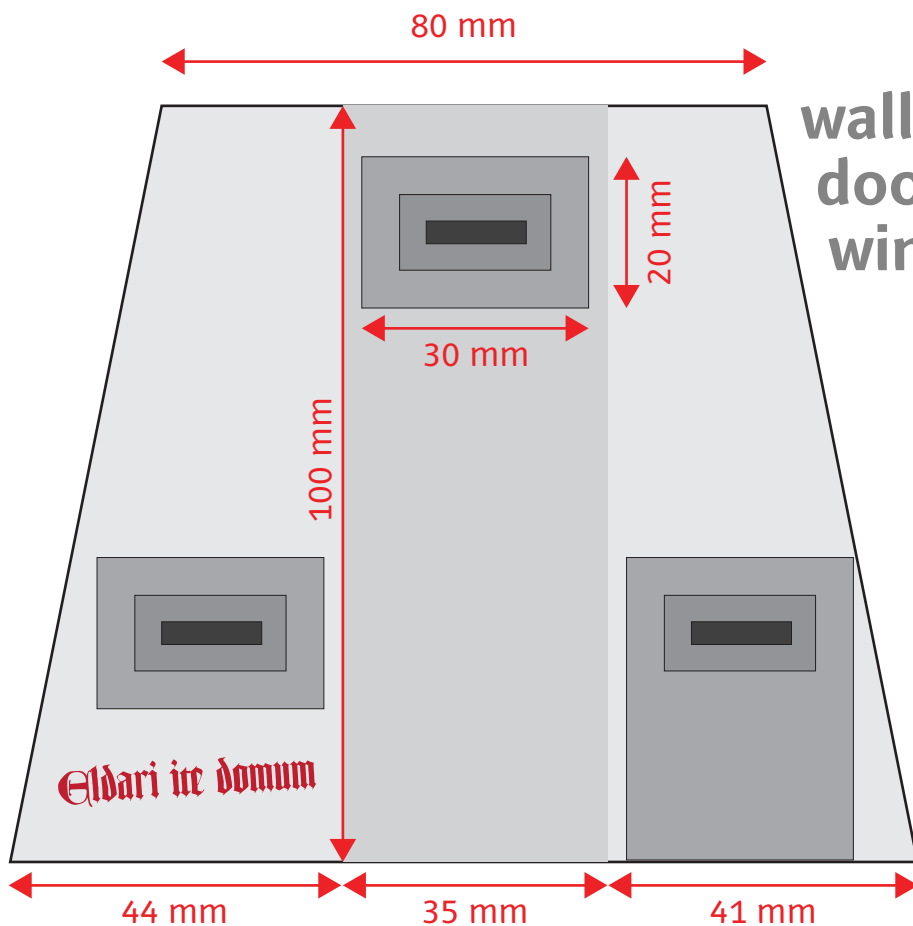

Bunker blueprints 1:1

battlements

the roof

walls x4
door x1
windows x11

for 3 mm
cardboard